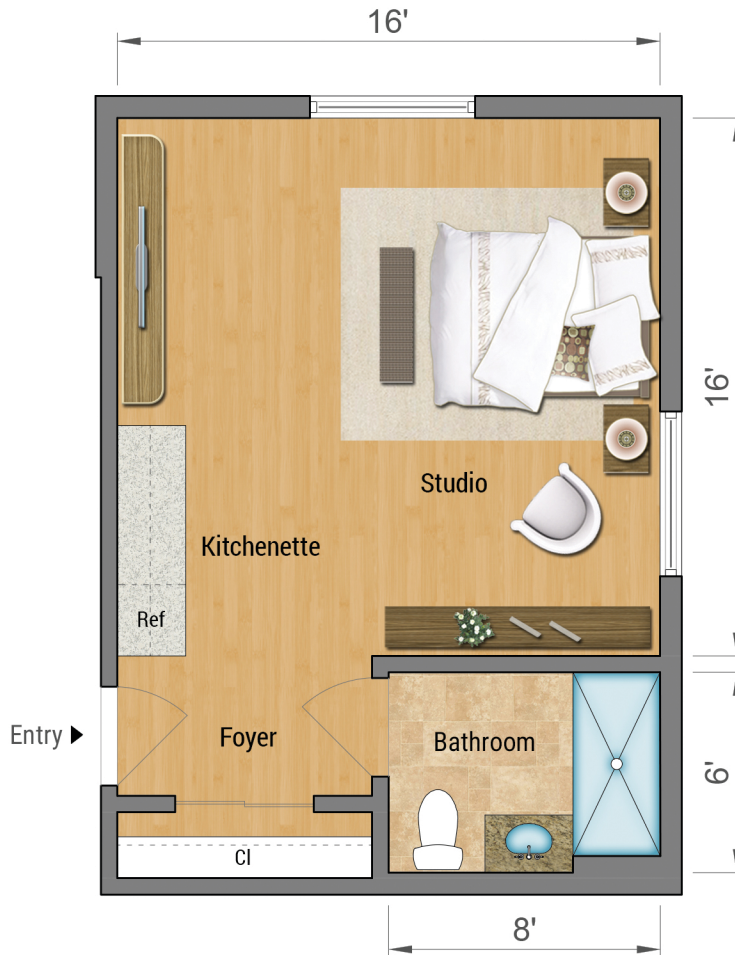

THE PALM

STUDIO, 1 BATH
373 SQ FT

All depictions and measurements are approximate.
No televisions or furnishings are provided.