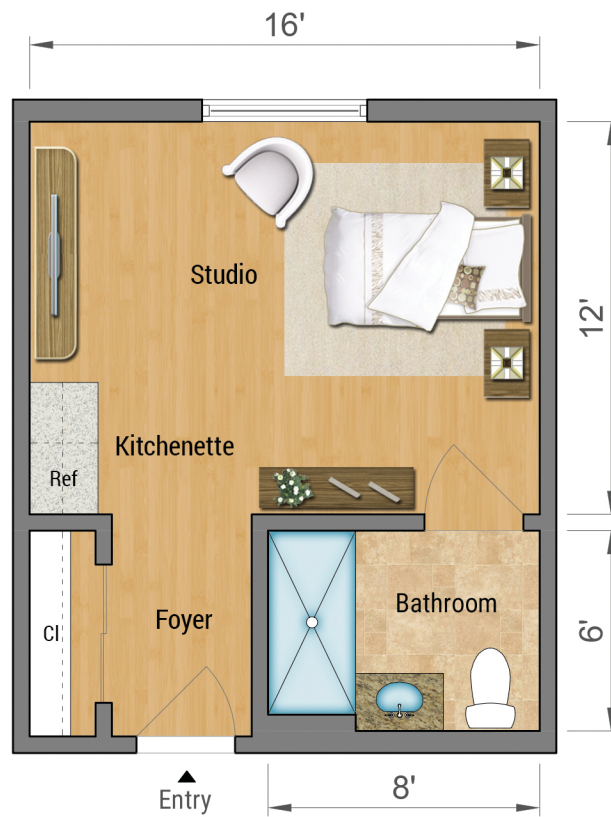

THE PINE

STUDIO, 1 BATH
320 SQ FT

All depictions and measurements are approximate.
No televisions or furnishings are provided.